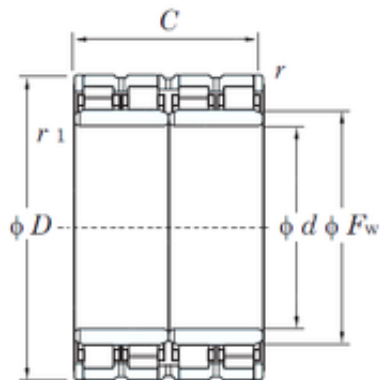

## Bearing Import and Export Co., Ltd.

440 mm x 620 mm x 450 mm KOYO  
88FC62450AW Four-row cylindrical roller  
bearings

Bearing No. 88FC62450AW

Size	440x620x450 mm
Bore Diameter	440 mm
Outer Diameter	620 mm
Width	450 mm
d	440 mm
Fw	487 mm
D	620 mm
B	450 mm
C	450 mm
r min.	4 mm
r1 min.	4 mm
Weight	440 Kg
Basic dynamic load rating (C)	7900 kN
Bearing No.	88FC62450AW
r(min)	4
Cr	8490
C0r	20000
Cu	1840
r1(min)	4
da(min)	458
Da(max)	602
Da(min)	577
ra(max)	3
rb(max)	3

88FC62450AW Bearing 2D drawings and 3D CAD  
models