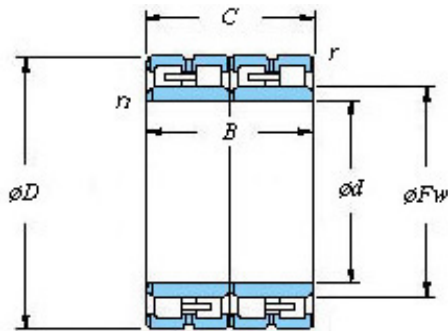

Bearing Import and Export Co., Ltd.

460 x 600 x 400 KOYO 92FC60400 Four-row cylindrical roller bearings

Bearing No. 92FC60400

■ Mounting dimensions

92FC60400 Bearing 2D drawings and 3D CAD models

Bearing No.	92FC60400
d	460
D	600
B	400
r(min)	4
Cr	5690
C0r	14300
Cu	1320
Fw	497
C	400
r1(min)	SP
da(min)	478
Da(max)	582
Da(min)	567
ra(max)	3
rb(max)	3
(Refer.) Mass(kg)	287