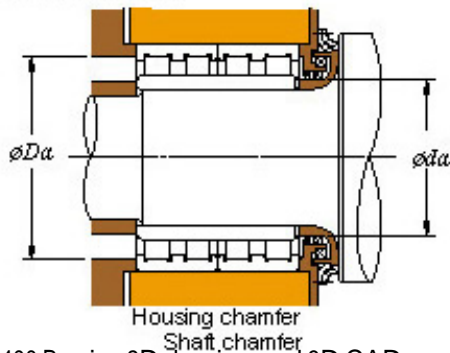

Bearing Import and Export Co., Ltd.

460 x 600 x 400 KOYO 92FC60400 Four-row cylindrical roller bearings

Bearing No. 92FC60400

■ Mounting dimensions

92FC60400 Bearing 2D drawings and 3D CAD models

Bearing No.	92FC60400
d	460
D	600
B	400
r(min)	4
Cr	5690
C0r	14300
Cu	1320
Fw	497
C	400
r1(min)	SP
da(min)	478
Da(max)	582
Da(min)	567
ra(max)	3
rb(max)	3
(Refer.) Mass(kg)	287