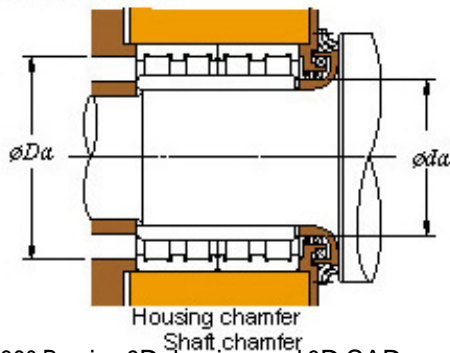

Bearing Import and Export Co., Ltd.

495 x 615 x 360 KOYO 99FC62360 Four-row cylindrical roller bearings

Bearing No. 99FC62360

■ Mounting dimensions

99FC62360 Bearing 2D drawings and 3D CAD models

Bearing No.	99FC62360
d	495
D	615
B	360
r(min)	SP
Cr	4340
C0r	12000
Cu	1100
Fw	530
C	360
r1(min)	SP
da(min)	511
Da(max)	597
Da(min)	586
ra(max)	3
rb(max)	3
(Refer.) Mass(kg)	235