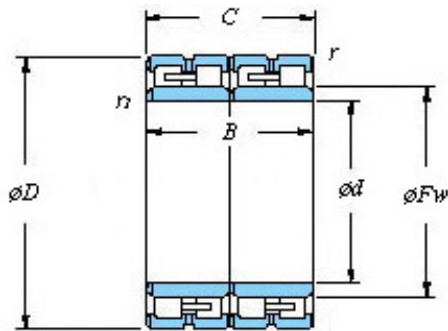

Bearing Import and Export Co., Ltd.

495 x 615 x 360 KOYO 99FC62360 Four-row cylindrical roller bearings

Bearing No. 99FC62360

■ Mounting dimensions

99FC62360 Bearing 2D drawings and 3D CAD models

Bearing No.	99FC62360
d	495
D	615
B	360
r(min)	SP
Cr	4340
C0r	12000
Cu	1100
Fw	530
C	360
r1(min)	SP
da(min)	511
Da(max)	597
Da(min)	586
ra(max)	3
rb(max)	3
(Refer.) Mass(kg)	235