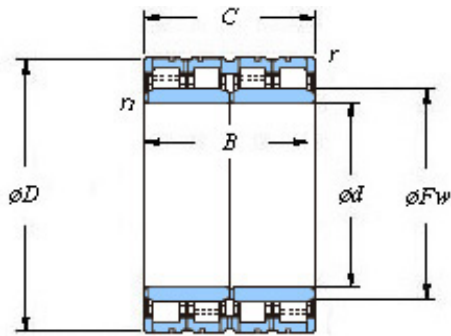

Bearing Import and Export Co., Ltd.

500 x 720 x 530 KOYO 100FC72530W Four-row cylindrical roller bearings

Bearing No. 100FC72530W

■ Mounting dimensions

100FC72530W Bearing 2D drawings and 3D CAD models

Bearing No.	100FC72530W
d	500
D	720
B	530
r(min)	6
Cr	11600
C0r	26500
Cu	2370
Fw	560
C	530
r1(min)	6
da(min)	528
Da(max)	692
Da(min)	674
ra(max)	5
rb(max)	5
(Refer.) Mass(kg)	725