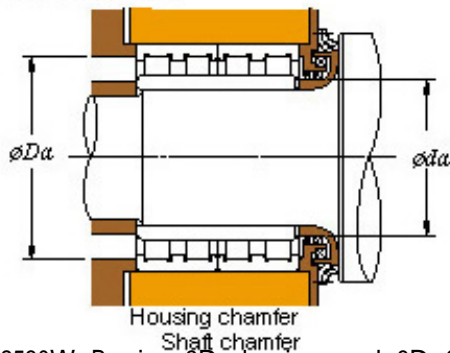

Bearing Import and Export Co., Ltd.

500 x 720 x 530 KOYO 100FC72530W Four-row cylindrical roller bearings

Bearing No. 100FC72530W

■ Mounting dimensions

100FC72530W Bearing 2D drawings and 3D CAD models

Bearing No.	100FC72530W
d	500
D	720
B	530
r(min)	6
Cr	11600
C0r	26500
Cu	2370
Fw	560
C	530
r1(min)	6
da(min)	528
Da(max)	692
Da(min)	674
ra(max)	5
rb(max)	5
(Refer.) Mass(kg)	725