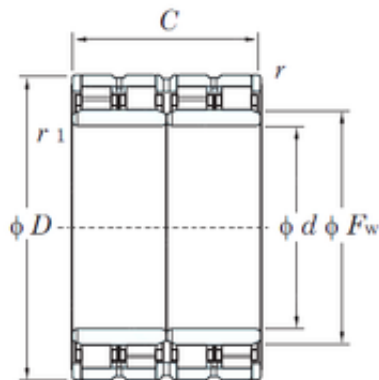

Bearing Import and Export Co., Ltd.

520 mm x 735 mm x 535 mm KOYO 104FC74535 Four-row cylindrical roller bearings

Bearing No. 104FC74535

| | |
|-------------------------------|----------------|
| Size | 520x735x535 mm |
| Bore Diameter | 520 mm |
| Outer Diameter | 735 mm |
| Width | 535 mm |
| d | 520 mm |
| Fw | 574.5 mm |
| D | 735 mm |
| B | 535 mm |
| C | 535 mm |
| r min. | 5 mm |
| r1 min. | 5 mm |
| Weight | 738 Kg |
| Basic dynamic load rating (C) | 10500 kN |
| Bearing No. | 104FC74535 |
| r(min) | 5 |
| Cr | 11300 |
| C0r | 27200 |
| Cu | 2400 |
| r1(min) | 5 |
| da(min) | 542 |
| Da(max) | 713 |
| Da(min) | 680 |
| ra(max) | 4 |
| rb(max) | 4 |
| (Refer.) Mass(kg) | 738 |