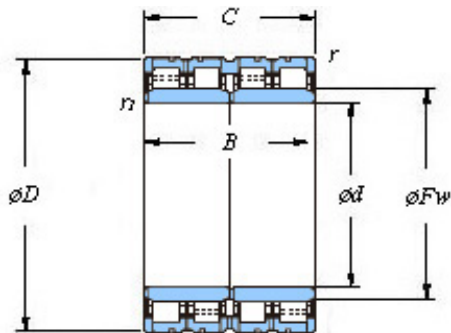

## 520 x 735 x 535 KOYO 104FC74535C Four-row cylindrical roller bearings

Bearing No. 104FC74535C

■ Mounting dimensions

104FC74535C Bearing 2D drawings and 3D CAD models

Bearing No.	104FC74535C
d	520
D	735
B	535
r(min)	5
Cr	11500
C0r	27500
Cu	2420
Fw	574.5
C	535
r1(min)	5
da(min)	542
Da(max)	713
Da(min)	682
ra(max)	4
rb(max)	4
(Refer.)Mass(kg)	735