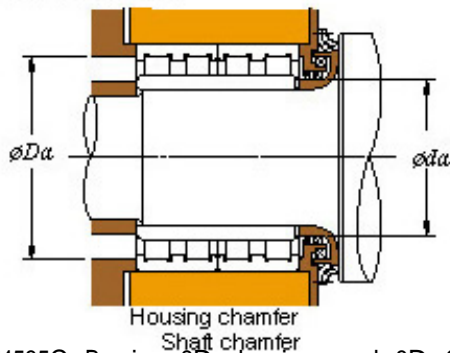

## 520 x 735 x 535 KOYO 104FC74535C Four-row cylindrical roller bearings

Bearing No. 104FC74535C

■ Mounting dimensions

104FC74535C Bearing 2D drawings and 3D CAD models

Bearing No.	104FC74535C
d	520
D	735
B	535
r(min)	5
Cr	11500
C0r	27500
Cu	2420
Fw	574.5
C	535
r1(min)	5
da(min)	542
Da(max)	713
Da(min)	682
ra(max)	4
rb(max)	4
(Refer.)Mass(kg)	735