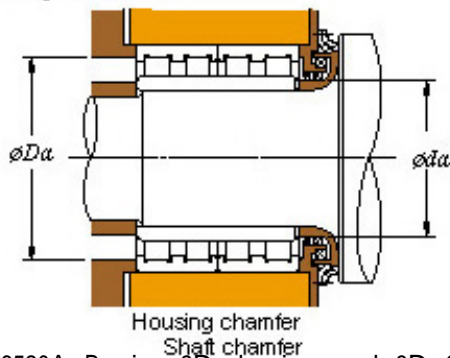

# Bearing Import and Export Co., Ltd.

■ Mounting dimensions

106FC76520A Bearing 2D drawings and 3D CAD models

530 x 760 x 520 KOYO 106FC76520A Four-row cylindrical roller bearings

Bearing No. 106FC76520A

Bearing No.	106FC76520A
d	530
D	760
B	520
r(min)	6
Cr	12400
C0r	28800
Cu	2520
Fw	589
C	520
r1(min)	SP
da(min)	548
Da(max)	732
Da(min)	705
ra(max)	5
rb(max)	2.5
(Refer.)Mass(kg)	810