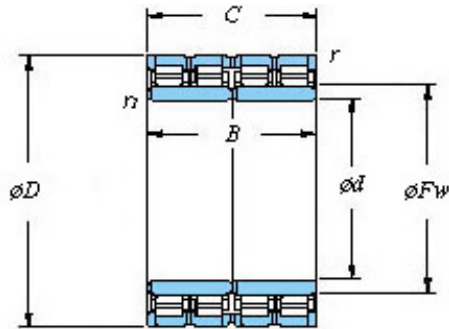

# Bearing Import and Export Co., Ltd.

■ Mounting dimensions

106FC76520A Bearing 2D drawings and 3D CAD models

530 x 760 x 520 KOYO 106FC76520A Four-row cylindrical roller bearings

Bearing No. 106FC76520A

Bearing No.	106FC76520A
d	530
D	760
B	520
r(min)	6
Cr	12400
C0r	28800
Cu	2520
Fw	589
C	520
r1(min)	SP
da(min)	548
Da(max)	732
Da(min)	705
ra(max)	5
rb(max)	2.5
(Refer.)Mass(kg)	810