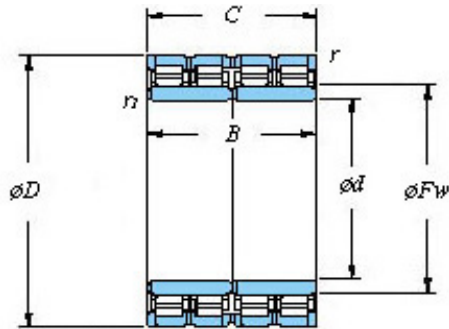

Bearing Import and Export Co., Ltd.

■ Mounting dimensions

107FC76559AW Bearing 2D drawings and 3D CAD models

536.17 x 762.03 x 558.8 KOYO 107FC76559AW
Four-row cylindrical roller bearings

Bearing No. 107FC76559AW

Bearing No.	107FC76559AW
d	536.17
D	762.03
B	558.8
r(min)	5
Cr	12200
C0r	29100
Cu	2530
Fw	598
C	558.8
r1(min)	SP
da(min)	559
Da(max)	740
Da(min)	710
ra(max)	4
rb(max)	4
(Refer.)Mass(kg)	825