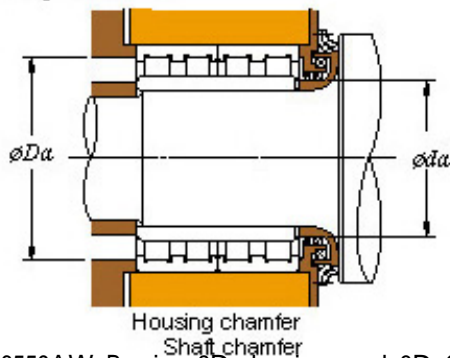

Bearing Import and Export Co., Ltd.

■ Mounting dimensions

107FC76559AW Bearing 2D drawings and 3D CAD models

536.17 x 762.03 x 558.8 KOYO 107FC76559AW
Four-row cylindrical roller bearings

Bearing No. 107FC76559AW

Bearing No.	107FC76559AW
d	536.17
D	762.03
B	558.8
r(min)	5
Cr	12200
C0r	29100
Cu	2530
Fw	598
C	558.8
r1(min)	SP
da(min)	559
Da(max)	740
Da(min)	710
ra(max)	4
rb(max)	4
(Refer.)Mass(kg)	825