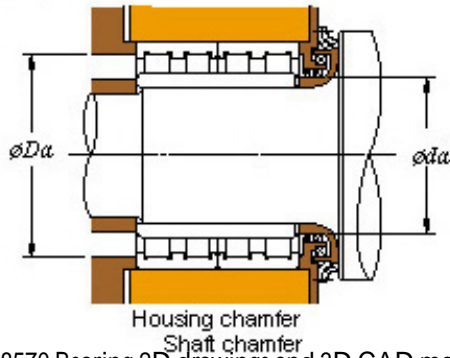

Bearing Import and Export Co., Ltd.

■ Mounting dimensions

112FC78570 Bearing 2D drawings and 3D CAD models

560 x 780 x 570 KOYO 112FC78570 Four-row cylindrical roller bearings

Bearing No. 112FC78570

Bearing No.	112FC78570
d	560
D	780
B	570
r(min)	5
Cr	13300
C0r	33100
Cu	2870
Fw	616
C	570
r1(min)	2.1
da(min)	572
Da(max)	758
Da(min)	727
ra(max)	4
rb(max)	2
(Refer.) Mass(kg)	865