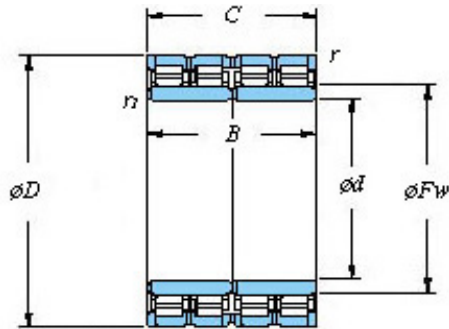

Bearing Import and Export Co., Ltd.

■ Mounting dimensions

112FC78570 Bearing 2D drawings and 3D CAD models

560 x 780 x 570 KOYO 112FC78570 Four-row cylindrical roller bearings

Bearing No. 112FC78570

Bearing No.	112FC78570
d	560
D	780
B	570
r(min)	5
Cr	13300
C0r	33100
Cu	2870
Fw	616
C	570
r1(min)	2.1
da(min)	572
Da(max)	758
Da(min)	727
ra(max)	4
rb(max)	2
(Refer.) Mass(kg)	865