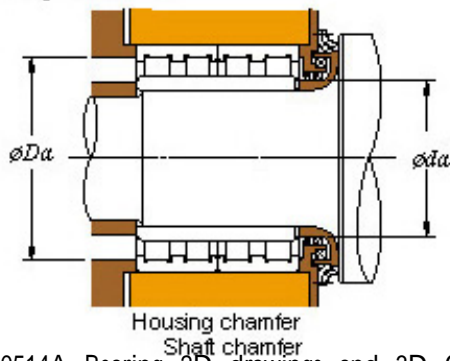

## 570 x 800 x 514 KOYO 114FC80514A Four-row cylindrical roller bearings

Bearing No. 114FC80514A

■ Mounting dimensions

114FC80514A Bearing 2D drawings and 3D CAD models

Bearing No.	114FC80514A
d	570
D	800
B	514
r(min)	6
Cr	12500
C0r	29200
Cu	2550
Fw	626
C	514
r1(min)	6
da(min)	598
Da(max)	772
Da(min)	746
ra(max)	5
rb(max)	5
(Refer.)Mass(kg)	829