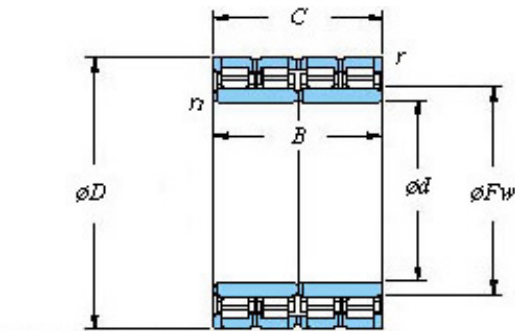

## 570 x 800 x 514 KOYO 114FC80514A Four-row cylindrical roller bearings

Bearing No. 114FC80514A

■ Mounting dimensions

114FC80514A Bearing 2D drawings and 3D CAD models

Bearing No.	114FC80514A
d	570
D	800
B	514
r(min)	6
Cr	12500
C0r	29200
Cu	2550
Fw	626
C	514
r1(min)	6
da(min)	598
Da(max)	772
Da(min)	746
ra(max)	5
rb(max)	5
(Refer.)Mass(kg)	829