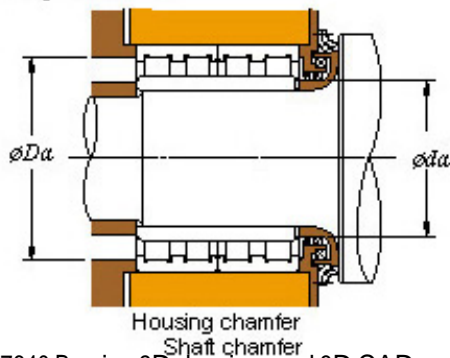

Bearing Import and Export Co., Ltd.

■ Mounting dimensions

120FC87640 Bearing 2D drawings and 3D CAD models

600 x 870 x 640 KOYO 120FC87640 Four-row cylindrical roller bearings

Bearing No. 120FC87640

Bearing No.	120FC87640
d	600
D	870
B	640
r(min)	6
Cr	16800
C0r	40000
Cu	3360
Fw	672
C	640
r1(min)	6
da(min)	628
Da(max)	842
Da(min)	808
ra(max)	5
rb(max)	5
(Refer.) Mass(kg)	1320