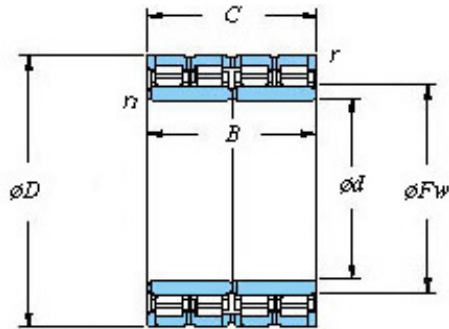

Bearing Import and Export Co., Ltd.

■ Mounting dimensions

120FC87640 Bearing 2D drawings and 3D CAD models

600 x 870 x 640 KOYO 120FC87640 Four-row cylindrical roller bearings

Bearing No. 120FC87640

Bearing No.	120FC87640
d	600
D	870
B	640
r(min)	6
Cr	16800
C0r	40000
Cu	3360
Fw	672
C	640
r1(min)	6
da(min)	628
Da(max)	842
Da(min)	808
ra(max)	5
rb(max)	5
(Refer.) Mass(kg)	1320