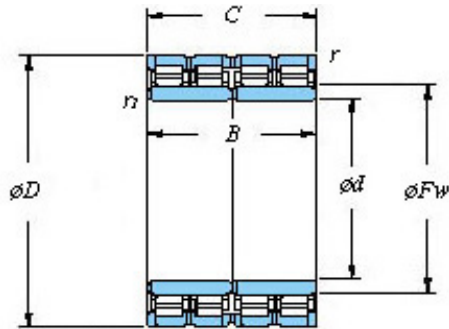

Bearing Import and Export Co., Ltd.

■ Mounting dimensions

130FC92670 Bearing 2D drawings and 3D CAD models

650 x 920 x 670 KOYO 130FC92670 Four-row cylindrical roller bearings

Bearing No. 130FC92670

Bearing No.	130FC92670
d	650
D	920
B	670
r(min)	7.5
Cr	18000
C0r	45500
Cu	3770
Fw	723
C	670
r1(min)	7.5
da(min)	686
Da(max)	884
Da(min)	855
ra(max)	6
rb(max)	6
(Refer.) Mass(kg)	1450