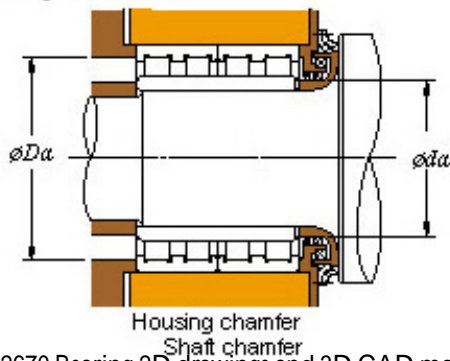

Bearing Import and Export Co., Ltd.

■ Mounting dimensions

130FC92670 Bearing 2D drawings and 3D CAD models

650 x 920 x 670 KOYO 130FC92670 Four-row cylindrical roller bearings

Bearing No. 130FC92670

Bearing No.	130FC92670
d	650
D	920
B	670
r(min)	7.5
Cr	18000
C0r	45500
Cu	3770
Fw	723
C	670
r1(min)	7.5
da(min)	686
Da(max)	884
Da(min)	855
ra(max)	6
rb(max)	6
(Refer.) Mass(kg)	1450