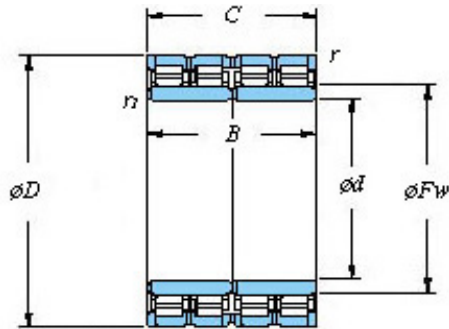

Bearing Import and Export Co., Ltd.

■ Mounting dimensions

133FC97732 Bearing 2D drawings and 3D CAD models

665 x 968.6 x 732 KOYO 133FC97732 Four-row cylindrical roller bearings

Bearing No. 133FC97732

Bearing No.	133FC97732
d	665
D	968.6
B	732
r(min)	6
Cr	22800
C0r	53300
Cu	4350
Fw	734.5
C	732
r1(min)	SP
da(min)	693
Da(max)	940
Da(min)	899
ra(max)	5
rb(max)	5
(Refer.)Mass(kg)	1870