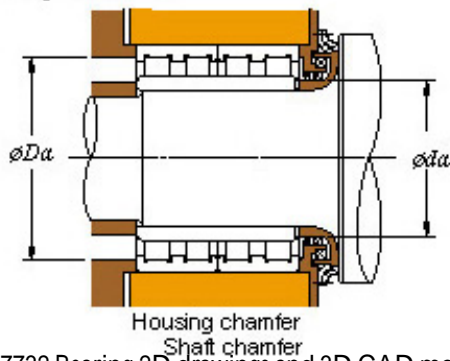

Bearing Import and Export Co., Ltd.

■ Mounting dimensions

133FC97732 Bearing 2D drawings and 3D CAD models

665 x 968.6 x 732 KOYO 133FC97732 Four-row cylindrical roller bearings

Bearing No. 133FC97732

Bearing No.	133FC97732
d	665
D	968.6
B	732
r(min)	6
Cr	22800
C0r	53300
Cu	4350
Fw	734.5
C	732
r1(min)	SP
da(min)	693
Da(max)	940
Da(min)	899
ra(max)	5
rb(max)	5
(Refer.)Mass(kg)	1870