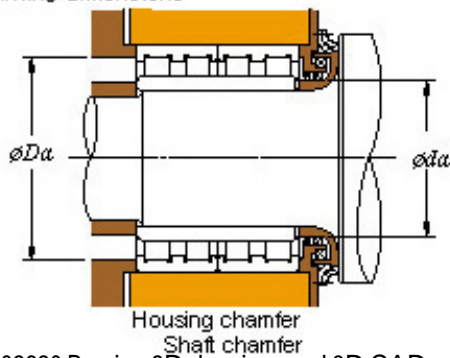

Bearing Import and Export Co., Ltd.

750 x 1020 x 630 KOYO 150FC102620 Four-row cylindrical roller bearings

Bearing No. 150FC102620

■ Mounting dimensions

150FC102620 Bearing 2D drawings and 3D CAD models

Bearing No.	150FC102620
d	750
D	1020
B	630
r(min)	6
Cr	18900
C0r	48300
Cu	3880
Fw	816
C	620
r1(min)	6
da(min)	778
Da(max)	992
Da(min)	956
ra(max)	5
rb(max)	5
(Refer.) Mass(kg)	1550