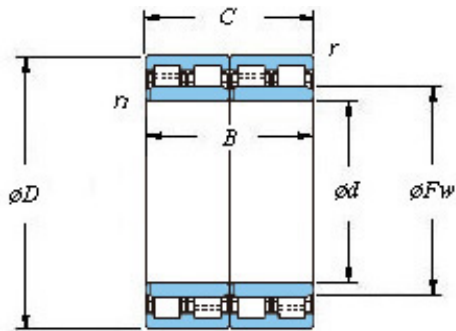

Bearing Import and Export Co., Ltd.

750 x 1020 x 630 KOYO 150FC102620 Four-row cylindrical roller bearings

Bearing No. 150FC102620

■ Mounting dimensions

150FC102620 Bearing 2D drawings and 3D CAD models

Bearing No.	150FC102620
d	750
D	1020
B	630
r(min)	6
Cr	18900
C0r	48300
Cu	3880
Fw	816
C	620
r1(min)	6
da(min)	778
Da(max)	992
Da(min)	956
ra(max)	5
rb(max)	5
(Refer.) Mass(kg)	1550