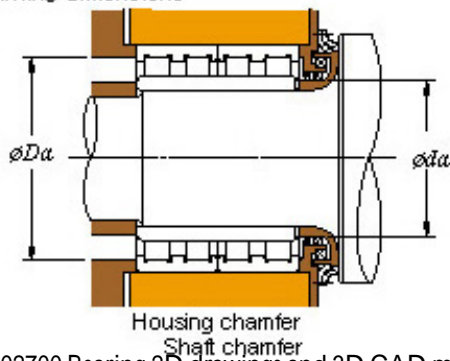

Bearing Import and Export Co., Ltd.

760 x 1015 x 700 KOYO 152FC102700 Four-row cylindrical roller bearings

Bearing No. 152FC102700

■ Mounting dimensions

152FC102700 Bearing 2D drawings and 3D CAD models

Bearing No.	152FC102700
d	760
D	1015
B	700
r(min)	7.5
Cr	19200
C0r	54200
Cu	4270
Fw	832
C	700
r1(min)	7.5
da(min)	796
Da(max)	979
Da(min)	956
ra(max)	6
rb(max)	6
(Refer.) Mass(kg)	1590