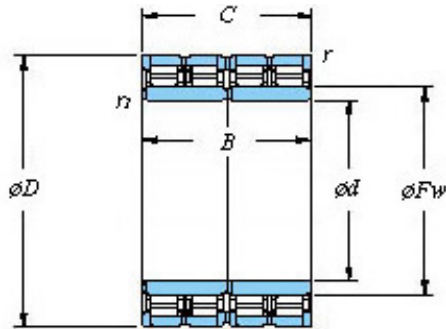

Bearing Import and Export Co., Ltd.

760 x 1015 x 700 KOYO 152FC102700 Four-row cylindrical roller bearings

Bearing No. 152FC102700

■ Mounting dimensions

152FC102700 Bearing 2D drawings and 3D CAD models

Bearing No.	152FC102700
d	760
D	1015
B	700
r(min)	7.5
Cr	19200
C0r	54200
Cu	4270
Fw	832
C	700
r1(min)	7.5
da(min)	796
Da(max)	979
Da(min)	956
ra(max)	6
rb(max)	6
(Refer.) Mass(kg)	1590