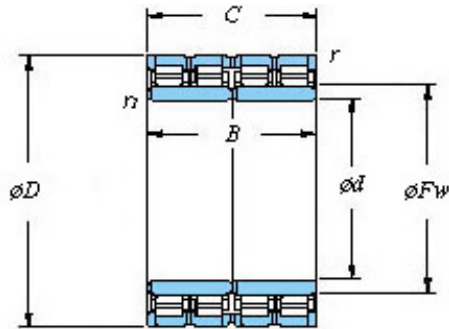

Bearing Import and Export Co., Ltd.

■ Mounting dimensions

152FC103750 Bearing 2D drawings and 3D CAD models

760 x 1030 x 750 KOYO 152FC103750 Four-row cylindrical roller bearings

Bearing No. 152FC103750

Bearing No.	152FC103750
d	760
D	1030
B	750
r(min)	7.5
Cr	22000
C0r	61100
Cu	4760
Fw	828
C	750
r1(min)	7.5
da(min)	796
Da(max)	994
Da(min)	962
ra(max)	6
rb(max)	6
(Refer.) Mass(kg)	1870