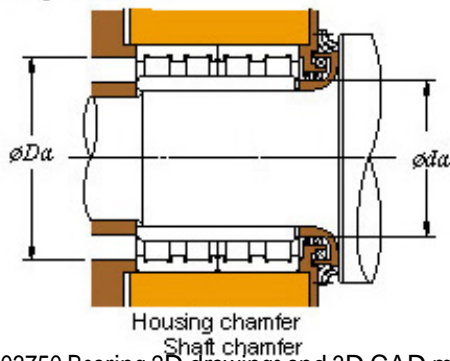

Bearing Import and Export Co., Ltd.

■ Mounting dimensions

152FC103750 Bearing 2D drawings and 3D CAD models

760 x 1030 x 750 KOYO 152FC103750 Four-row cylindrical roller bearings

Bearing No. 152FC103750

Bearing No.	152FC103750
d	760
D	1030
B	750
r(min)	7.5
Cr	22000
C0r	61100
Cu	4760
Fw	828
C	750
r1(min)	7.5
da(min)	796
Da(max)	994
Da(min)	962
ra(max)	6
rb(max)	6
(Refer.) Mass(kg)	1870