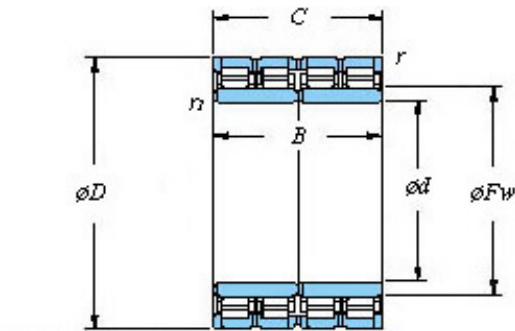

# Bearing Import and Export Co., Ltd.

760 x 1079.5 x 787 KOYO 152FC108787B Four-row cylindrical roller bearings

Bearing No. 152FC108787B

■ Mounting dimensions

Housing chamfer  
Shaft chamfer

152FC108787B Bearing 2D drawings and 3D CAD models

Bearing No.	152FC108787B
d	760
D	1079.5
B	787
r(min)	7.5
Cr	24300
C0r	61700
Cu	4810
Fw	846
C	787
r1(min)	7.5
da(min)	796
Da(max)	1043
Da(min)	1006
ra(max)	6
rb(max)	6
(Refer.)Mass(kg)	2380