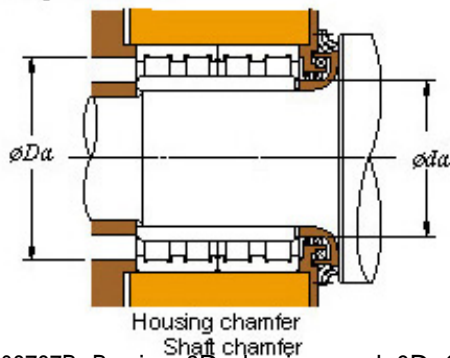

# Bearing Import and Export Co., Ltd.

760 x 1079.5 x 787 KOYO 152FC108787B Four-row cylindrical roller bearings

Bearing No. 152FC108787B

■ Mounting dimensions

Housing chamfer  
Shaft chamfer

152FC108787B Bearing 2D drawings and 3D CAD models

Bearing No.	152FC108787B
d	760
D	1079.5
B	787
r(min)	7.5
Cr	24300
C0r	61700
Cu	4810
Fw	846
C	787
r1(min)	7.5
da(min)	796
Da(max)	1043
Da(min)	1006
ra(max)	6
rb(max)	6
(Refer.)Mass(kg)	2380