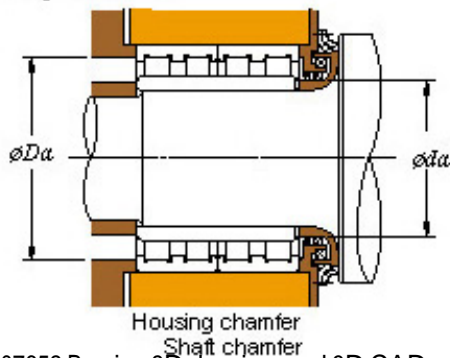

## 765 x 1065 x 662 KOYO 153FC107652 Four-row cylindrical roller bearings

Bearing No. 153FC107652

■ Mounting dimensions

153FC107652 Bearing 2D drawings and 3D CAD models

Bearing No.	153FC107652
d	765
D	1065
B	662
r(min)	6
Cr	20600
C0r	51700
Cu	4180
Fw	840
C	652
r1(min)	6
da(min)	793
Da(max)	1037
Da(min)	992
ra(max)	5
rb(max)	5
(Refer.) Mass(kg)	1870