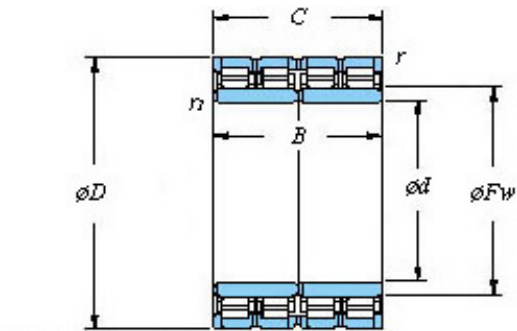

## 765 x 1065 x 662 KOYO 153FC107652 Four-row cylindrical roller bearings

Bearing No. 153FC107652

■ Mounting dimensions

153FC107652 Bearing 2D drawings and 3D CAD models

Bearing No.	153FC107652
d	765
D	1065
B	662
r(min)	6
Cr	20600
C0r	51700
Cu	4180
Fw	840
C	652
r1(min)	6
da(min)	793
Da(max)	1037
Da(min)	992
ra(max)	5
rb(max)	5
(Refer.) Mass(kg)	1870