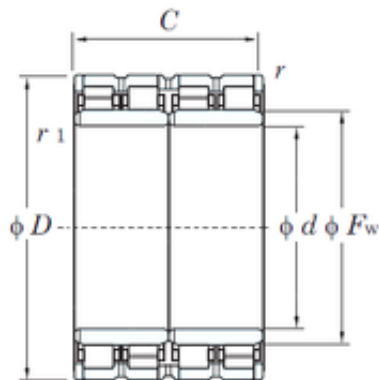

Bearing Import and Export Co., Ltd.

800 mm x 1080 mm x 750 mm KOYO 160FC108750 Four-row cylindrical roller bearings

Bearing No. 160FC108750

Size	800x1080x750 mm
Bore Diameter	800 mm
Outer Diameter	1080 mm
Width	750 mm
d	800 mm
Fw	880 mm
D	1080 mm
B	750 mm
C	750 mm
r min.	6 mm
r1 min.	6 mm
Weight	2020 Kg
Basic dynamic load rating (C)	18400 kN
Bearing No.	160FC108750
r(min)	6
Cr	19700
C0r	55000
Cu	4310
r1(min)	6
da(min)	828
Da(max)	1052
Da(min)	1010
ra(max)	5
rb(max)	5
(Refer.) Mass(kg)	2020