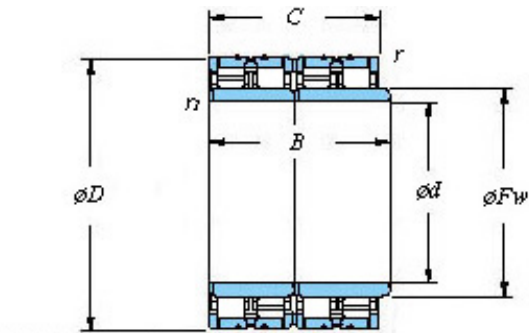

## 850 x 1180 x 875 KOYO 4CR850A Four-row cylindrical roller bearings

Bearing No. 4CR850A

■ Mounting dimensions

Housing chamfer  
Shaft chamfer

4CR850A Bearing 2D drawings and 3D CAD models

Bearing No.	4CR850A
d	850
D	1180
B	875
r(min)	7.5
Cr	27300
C0r	72700
Cu	5610
Fw	940
C	850
r1(min)	7.5
da(min)	886
Da(max)	1144
Da(min)	1104
ra(max)	6
rb(max)	6
(Refer.) Mass(kg)	2930