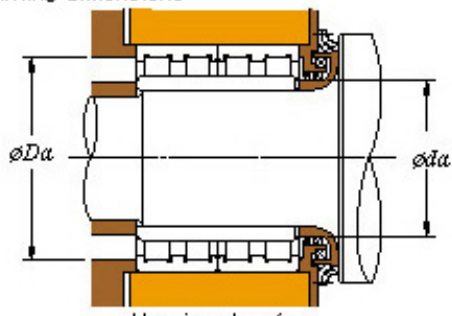

## 850 x 1180 x 875 KOYO 4CR850A Four-row cylindrical roller bearings

Bearing No. 4CR850A

■ Mounting dimensions

Housing chamfer  
Shaft chamfer

4CR850A Bearing 2D drawings and 3D CAD models

Bearing No.	4CR850A
d	850
D	1180
B	875
r(min)	7.5
Cr	27300
C0r	72700
Cu	5610
Fw	940
C	850
r1(min)	7.5
da(min)	886
Da(max)	1144
Da(min)	1104
ra(max)	6
rb(max)	6
(Refer.) Mass(kg)	2930