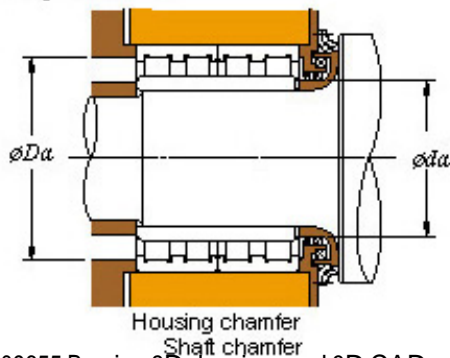

Bearing Import and Export Co., Ltd.

855 x 1094.9 x 665 KOYO 171FC109655 Four-row cylindrical roller bearings

Bearing No. 171FC109655

■ Mounting dimensions

171FC109655 Bearing 2D drawings and 3D CAD models

| | |
|------------------|-------------|
| Bearing No. | 171FC109655 |
| d | 855 |
| D | 1094.9 |
| B | 665 |
| r(min) | 6 |
| Cr | 19400 |
| C0r | 58000 |
| Cu | 4480 |
| Fw | 918 |
| C | 655 |
| r1(min) | 6 |
| da(min) | 883 |
| Da(max) | 1066 |
| Da(min) | 1038 |
| ra(max) | 5 |
| rb(max) | 5 |
| (Refer.)Mass(kg) | 1580 |