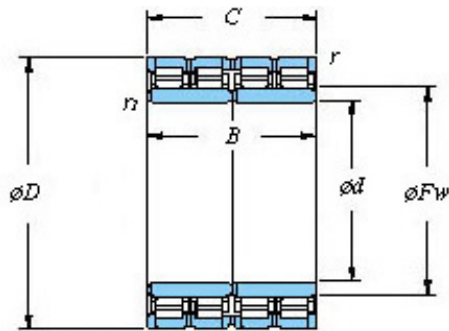

Bearing Import and Export Co., Ltd.

855 x 1094.9 x 665 KOYO 171FC109655 Four-row cylindrical roller bearings

Bearing No. 171FC109655

■ Mounting dimensions

171FC109655 Bearing 2D drawings and 3D CAD models

| | |
|------------------|-------------|
| Bearing No. | 171FC109655 |
| d | 855 |
| D | 1094.9 |
| B | 665 |
| r(min) | 6 |
| Cr | 19400 |
| C0r | 58000 |
| Cu | 4480 |
| Fw | 918 |
| C | 655 |
| r1(min) | 6 |
| da(min) | 883 |
| Da(max) | 1066 |
| Da(min) | 1038 |
| ra(max) | 5 |
| rb(max) | 5 |
| (Refer.)Mass(kg) | 1580 |