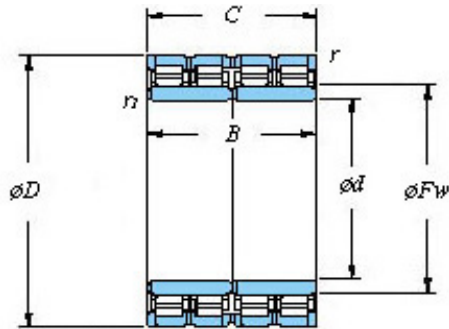

# Bearing Import and Export Co., Ltd.

■ Mounting dimensions

173FC122889B Bearing 2D drawings and 3D CAD models

862.98 x 1219.302 x 876.3 KOYO  
173FC122889B Four-row cylindrical roller bearings

Bearing No. 173FC122889B

Bearing No.	173FC122889B
d	862.98
D	1219.302
B	876.3
r(min)	7.5
Cr	32200
C0r	84600
Cu	6370
Fw	956
C	889
r1(min)	7.5
da(min)	899
Da(max)	1183
Da(min)	1136
ra(max)	6
rb(max)	6
(Refer.)Mass(kg)	3450