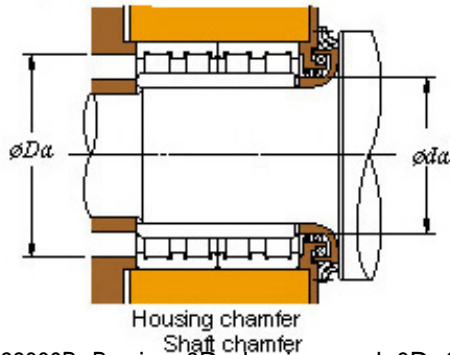

# Bearing Import and Export Co., Ltd.

■ Mounting dimensions

173FC122889B Bearing 2D drawings and 3D CAD models

862.98 x 1219.302 x 876.3 KOYO  
173FC122889B Four-row cylindrical roller bearings

Bearing No. 173FC122889B

Bearing No.	173FC122889B
d	862.98
D	1219.302
B	876.3
r(min)	7.5
Cr	32200
C0r	84600
Cu	6370
Fw	956
C	889
r1(min)	7.5
da(min)	899
Da(max)	1183
Da(min)	1136
ra(max)	6
rb(max)	6
(Refer.)Mass(kg)	3450