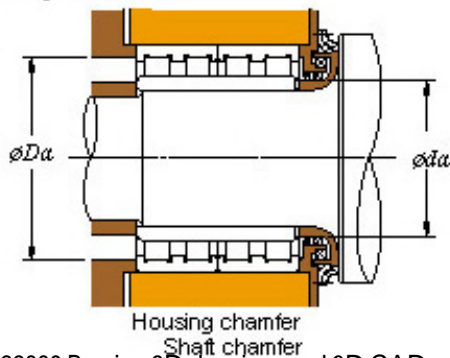

Bearing Import and Export Co., Ltd.

■ Mounting dimensions

173FC122889 Bearing 2D drawings and 3D CAD models

862.98 x 1219.302 x 889 KOYO 173FC122889
Four-row cylindrical roller bearings

Bearing No. 173FC122889

Bearing No.	173FC122889
d	862.98
D	1219.302
B	889
r(min)	7.5
Cr	28400
C0r	74400
Cu	5680
Fw	960
C	889
r1(min)	7.5
da(min)	899
Da(max)	1183
Da(min)	1132
ra(max)	6
rb(max)	6
(Refer.)Mass(kg)	3360