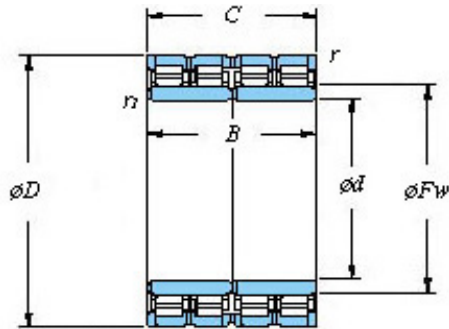

Bearing Import and Export Co., Ltd.

880 x 1140 x 800 KOYO 176FC114800 Four-row cylindrical roller bearings

Bearing No. 176FC114800

■ Mounting dimensions

176FC114800 Bearing 2D drawings and 3D CAD models

Bearing No.	176FC114800
d	880
D	1140
B	800
r(min)	6
Cr	25400
C0r	77400
Cu	5830
Fw	946
C	800
r1(min)	6
da(min)	908
Da(max)	1112
Da(min)	1078
ra(max)	5
rb(max)	5
(Refer.) Mass(kg)	2210