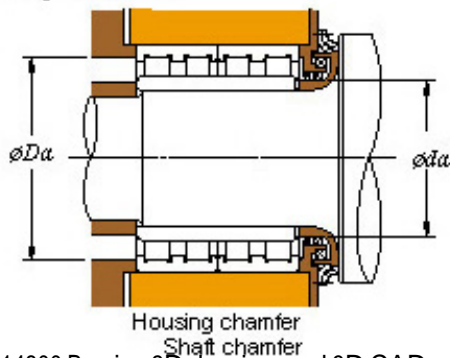

Bearing Import and Export Co., Ltd.

880 x 1140 x 800 KOYO 176FC114800 Four-row cylindrical roller bearings

Bearing No. 176FC114800

■ Mounting dimensions

176FC114800 Bearing 2D drawings and 3D CAD models

Bearing No.	176FC114800
d	880
D	1140
B	800
r(min)	6
Cr	25400
C0r	77400
Cu	5830
Fw	946
C	800
r1(min)	6
da(min)	908
Da(max)	1112
Da(min)	1078
ra(max)	5
rb(max)	5
(Refer.) Mass(kg)	2210