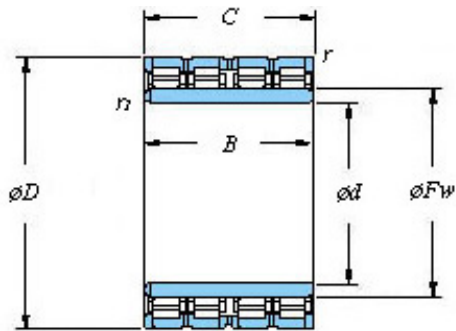

Bearing Import and Export Co., Ltd.

900 x 1280 x 1050 KOYO 180FC128840 Four-row cylindrical roller bearings

Bearing No. 180FC128840

■ Mounting dimensions

180FC128840 Bearing 2D drawings and 3D CAD models

Bearing No.	180FC128840
d	900
D	1280
B	1050
r(min)	7.5
Cr	31100
C0r	79100
Cu	6050
Fw	1000
C	840
r1(min)	7.5
da(min)	936
Da(max)	1244
Da(min)	1190
ra(max)	6
rb(max)	6
(Refer.) Mass(kg)	3890