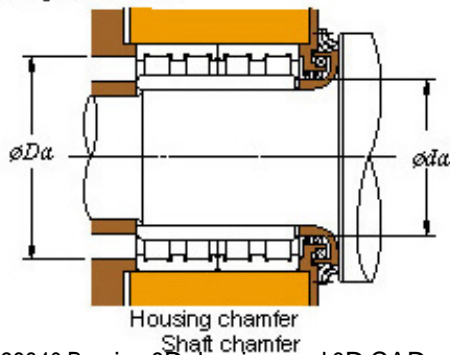

Bearing Import and Export Co., Ltd.

900 x 1280 x 1050 KOYO 180FC128840 Four-row cylindrical roller bearings

Bearing No. 180FC128840

■ Mounting dimensions

180FC128840 Bearing 2D drawings and 3D CAD models

Bearing No.	180FC128840
d	900
D	1280
B	1050
r(min)	7.5
Cr	31100
C0r	79100
Cu	6050
Fw	1000
C	840
r1(min)	7.5
da(min)	936
Da(max)	1244
Da(min)	1190
ra(max)	6
rb(max)	6
(Refer.) Mass(kg)	3890