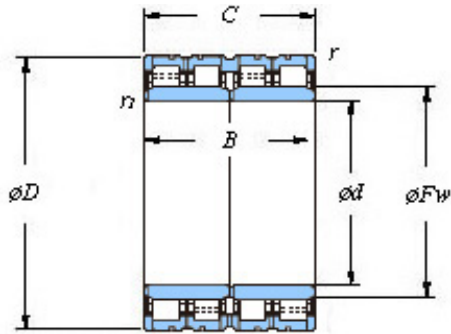

Bearing Import and Export Co., Ltd.

■ Mounting dimensions

4CR920A Bearing 2D drawings and 3D CAD models

920 x 1300 x 975 KOYO 4CR920A Four-row cylindrical roller bearings

Bearing No. 4CR920A

Bearing No.	4CR920A
d	920
D	1300
B	975
r(min)	7.5
Cr	35000
C0r	92600
Cu	6840
Fw	1019
C	950
r1(min)	7.5
da(min)	956
Da(max)	1264
Da(min)	1209
ra(max)	6
rb(max)	6
(Refer.) Mass(kg)	4180