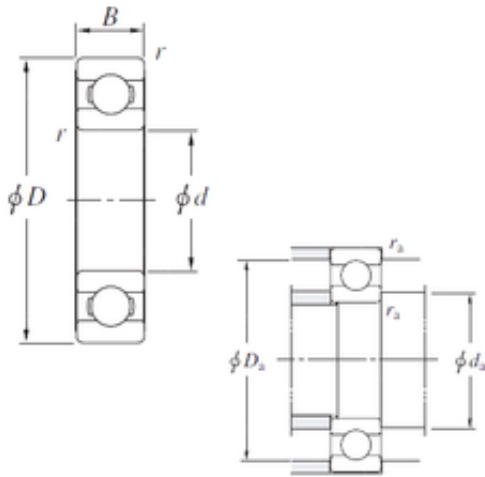

## Bearing Import and Export Co., Ltd.

6256 Bearing 2D drawings and 3D CAD models

280 mm x 500 mm x 80 mm KOYO 6256 Single-row deep groove ball bearings

Bearing No. 6256

Size	280x500x80 mm
Bore Diameter	280 mm
Outer Diameter	500 mm
Width	80 mm
d	280 mm
D	500 mm
B	80 mm
C	80 mm
r min.	5 mm
da min.	300 mm
Da max.	480 mm
ra max.	4 mm
Weight	71,8 Kg
Basic dynamic load rating (C)	423 kN
Basic static load rating (C0)	599 kN
(Grease) Lubrication Speed	1000 r/min
(Oil) Lubrication Speed	1200 r/min
Bearing No.	6256
r(min)	5
Cr	529
C0r	599
Cu	23.2
f0	15.3
Grease lub.	1000
Oil lub.	1200

## Bearing Import and Export Co., Ltd.

da(min)	300
Da(max)	480
ra(max)	4
(Refer.)Mass(kg)	71.8