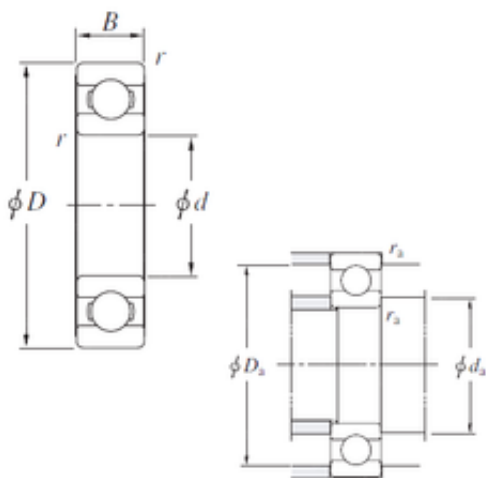

## Bearing Import and Export Co., Ltd.

290 mm x 409,5 mm x 56 mm KOYO SB5841  
Single-row deep groove ball bearings

Bearing No. SB5841

Size	290x409.5x56 mm
Bore Diameter	290 mm
Outer Diameter	409,5 mm
Width	56 mm
d	290 mm
D	409,5 mm
B	56 mm
r min.	3 mm
da min.	303 mm
Da max.	396,5 mm
ra max.	2,5 mm
Weight	22,2 Kg
Basic dynamic load rating (C)	260 kN
Basic static load rating (C0)	347 kN

SB5841 Bearing 2D drawings and 3D CAD models