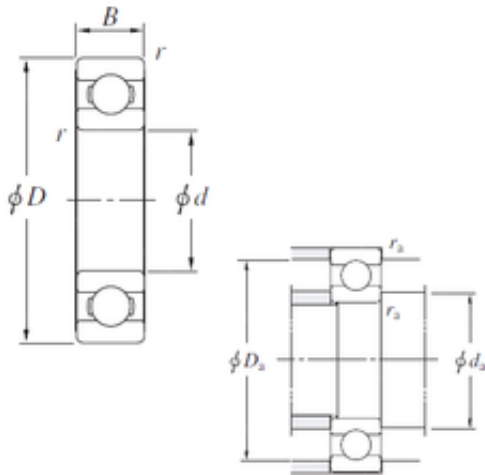

Bearing Import and Export Co., Ltd.

340 mm x 489,5 mm x 60 mm KOYO SB6849
Single-row deep groove ball bearings

Bearing No. SB6849

Size	340x489.5x60 mm
Bore Diameter	340 mm
Outer Diameter	489,5 mm
Width	60 mm
d	340 mm
D	489,5 mm
B	60 mm
r min.	5 mm
da min.	360 mm
Da max.	469,5 mm
ra max.	4 mm
Weight	36,4 Kg
Basic dynamic load rating (C)	329 kN
Basic static load rating (C0)	481 kN

SB6849 Bearing 2D drawings and 3D CAD models