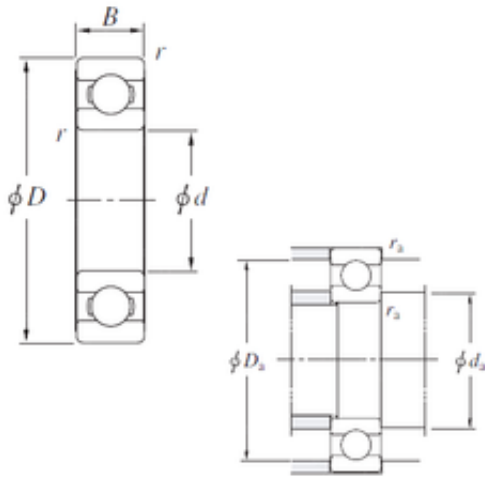

## Bearing Import and Export Co., Ltd.

600 mm x 730 mm x 60 mm KOYO 68/600  
Single-row deep groove ball bearings

Bearing No. 68/600

Size	600x730x60 mm
Bore Diameter	600 mm
Outer Diameter	730 mm
Width	60 mm
d	600 mm
D	730 mm
B	60 mm
r min.	3 mm
da min.	613 mm
Da max.	717 mm
ra max.	2,5 mm
Weight	52 Kg
Basic dynamic load rating (C)	377 kN
Basic static load rating (C0)	707 kN

68/600 Bearing 2D drawings and 3D CAD models