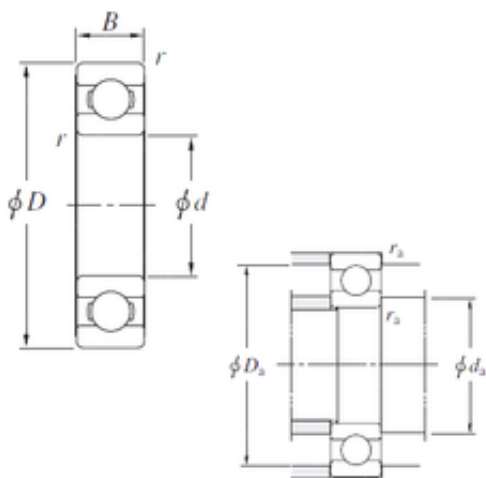

## Bearing Import and Export Co., Ltd.

610 mm x 730 mm x 54 mm KOYO SB610A  
Single-row deep groove ball bearings

Bearing No. SB610A

Size	610x730x54 mm
Bore Diameter	610 mm
Outer Diameter	730 mm
Width	54 mm
d	610 mm
D	730 mm
B	54 mm
r min.	3 mm
da min.	623 mm
Da max.	717 mm
ra max.	2,5 mm
Weight	42,3 Kg
Basic dynamic load rating (C)	302 kN
Basic static load rating (C0)	559 kN

SB610A Bearing 2D drawings and 3D CAD models