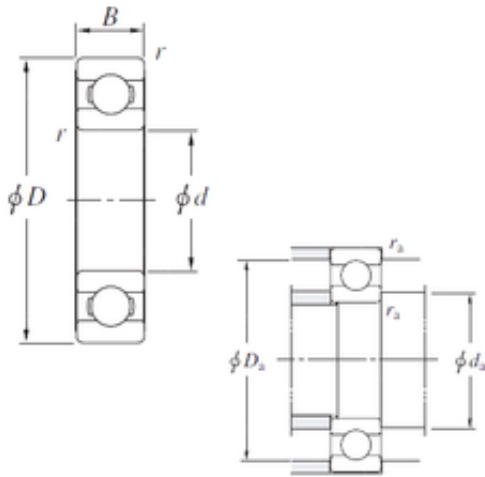

## Bearing Import and Export Co., Ltd.

SB700 Bearing 2D drawings and 3D CAD models

700 mm x 979 mm x 150 mm KOYO SB700  
Single-row deep groove ball bearings

Bearing No. SB700

Size	700x979x150 mm
Bore Diameter	700 mm
Outer Diameter	979 mm
Width	150 mm
d	700 mm
D	979 mm
B	150 mm
r min.	6 mm
da min.	724 mm
Da max.	955 mm
ra max.	5 mm
Weight	326 Kg
Basic dynamic load rating (C)	837 kN
Basic static load rating (C0)	1900 kN