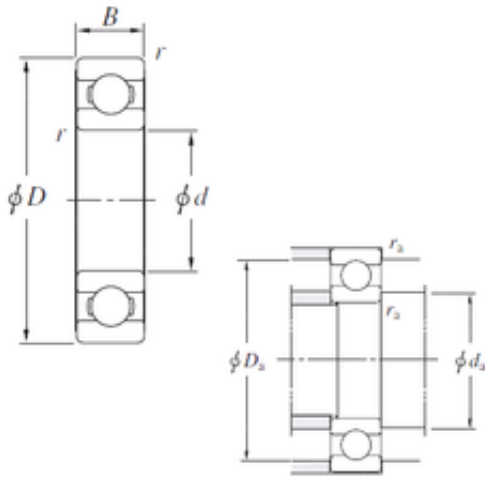

Bearing Import and Export Co., Ltd.

SB830 Bearing 2D drawings and 3D CAD models

830 mm x 1080 mm x 115 mm KOYO SB830
Single-row deep groove ball bearings

Bearing No. SB830

| | |
|-------------------------------|-----------------|
| Size | 830x1080x115 mm |
| Bore Diameter | 830 mm |
| Outer Diameter | 1080 mm |
| Width | 115 mm |
| d | 830 mm |
| D | 1080 mm |
| B | 115 mm |
| r min. | 6 mm |
| da min. | 854 mm |
| Da max. | 1056 mm |
| ra max. | 5 mm |
| Weight | 275 Kg |
| Basic dynamic load rating (C) | 795 kN |
| Basic static load rating (C0) | 1900 kN |