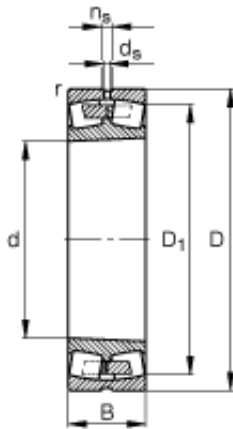

Bearing Import and Export Co., Ltd.

400 mm x 540 mm x 106 mm FAG 23980-B-K-MB Spherical roller bearings

Bearing No. 23980-B-K-MB

23980-B-K-MB Bearing 2D drawings and 3D CAD models

Size	400x540x106 mm
Bore Diameter	400 mm
Outer Diameter	540 mm
Width	106 mm
d	400 mm
D	540 mm
B	106 mm
D_1	499 mm
$D_{a \max}$	525,4 mm
$d_{a \min}$	414,6 mm
d_s	9,5 mm
n_s	17,7 mm
$r_{a \max}$	3 mm
r_{\min}	4 mm
m	68,2 kg / Weight
C_r	1830000 N / Dynamic load rating (radial)
e	0,18
Y_1	3,71
Y_2	5,52
C_{0r}	4150000 N / Static load rating (radial)
Y_0	3,63
n_G	1290 1/min / Limiting speed