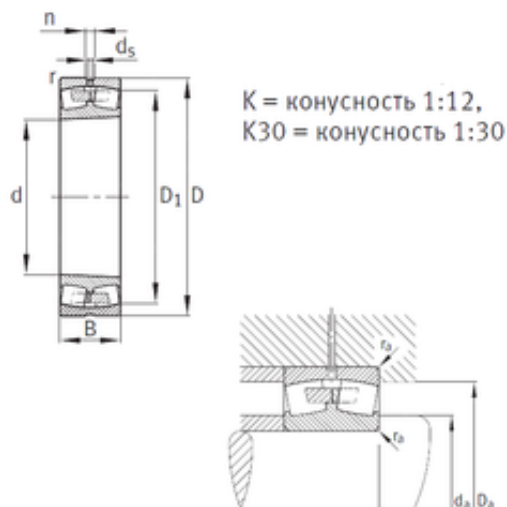

Bearing Import and Export Co., Ltd.

400 mm x 650 mm x 200 mm FAG 23180-B-K-MB Spherical roller bearings

Bearing No. 23180-B-K-MB

Size	400x650x200 mm
Bore Diameter	400 mm
Outer Diameter	650 mm
Width	200 mm
d	400 mm
D	650 mm
B	200 mm
C	200 mm
n	23,5 mm
r min.	6 mm
D1	567,2 mm
da min.	426 mm
Da max.	624 mm
ra max.	5 mm
d5	12,5 r/min
Weight	261 Kg
Basic dynamic load rating (C)	4250 kN
Basic static load rating (C0)	8500 kN
Fatigue load limit (Pu)	670
Reference speed	485 r/min
Limiting speed	750 r/min
Calculation factor (e)	0,31
Calculation factor (Y0)	2,1
Calculation factor (Y1)	2,15

23180-B-K-MB Bearing 2D drawings and 3D CAD models