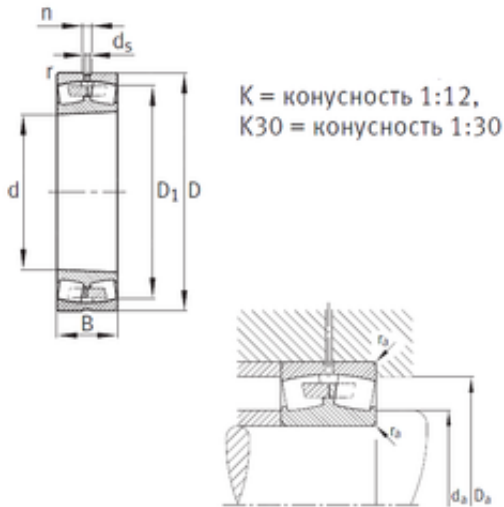

Bearing Import and Export Co., Ltd.

400 mm x 650 mm x 200 mm FAG 23180-B-K-MB Spherical roller bearings

Bearing No. 23180-B-K-MB

Size	400x650x200 mm
Bore Diameter	400 mm
Outer Diameter	650 mm
Width	200 mm
d	400 mm
D	650 mm
B	200 mm
C	200 mm
n	23,5 mm
r min.	6 mm
D1	567,2 mm
da min.	426 mm
Da max.	624 mm
ra max.	5 mm
d5	12,5 r/min
Weight	261 Kg
Basic dynamic load rating (C)	4250 kN
Basic static load rating (C0)	8500 kN
Fatigue load limit (Pu)	670
Reference speed	485 r/min
Limiting speed	750 r/min
Calculation factor (e)	0,31
Calculation factor (Y0)	2,1
Calculation factor (Y1)	2,15

23180-B-K-MB Bearing 2D drawings and 3D CAD models