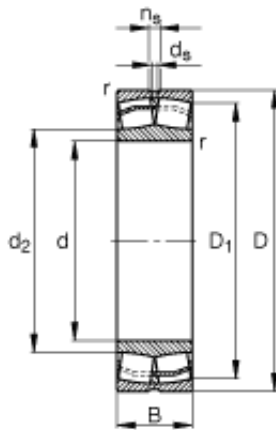

Bearing Import and Export Co., Ltd.

440 mm x 720 mm x 280 mm FAG 24188-B Spherical roller bearings

Bearing No. 24188-B

Size	440x720x280 mm
Bore Diameter	440 mm
Outer Diameter	720 mm
Width	280 mm
d	440 mm
D	720 mm
B	280 mm
D_1	612,4 mm
$D_{a \max}$	694 mm
$d_{a \min}$	466 mm
d_s	12,5 mm
n_s	23,5 mm
$r_{a \max}$	5 mm
r_{\min}	6 mm
m	453 kg / Weight
C_r	6400000 N / Dynamic load rating (radial)
e	0,38
Y_1	1,76
Y_2	2,62
C_{0r}	13200000 N / Static load rating (radial)
Y_0	1,72
n_G	710 1/min / Limiting speed

24188-B Bearing 2D drawings and 3D CAD models

Bearing Import and Export Co., Ltd.

n_B	255 1/min / Reference speed
C_{ur}	1020000 N