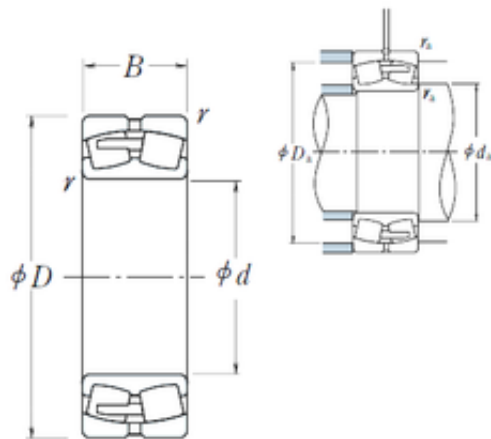

Bearing Import and Export Co., Ltd.

232/560CAE4 NSK Spherical Roller Bearing

Bearing No. 232/560CAE4

Size	560x1030x365 mm
Bore Diameter	560 mm
Outer Diameter	1030 mm
Width	365 mm
d	560 mm
D	1030 mm
B	365 mm
C	365 mm
r min.	9,5 mm
da min.	604 mm
Da min	870 mm
Da max.	986 mm
ra max.	8 mm
Weight	1320 Kg
Basic dynamic load rating (C)	10900 kN
Basic static load rating (C0)	20500 kN
(Grease) Lubrication Speed	220 r/min
(Oil) Lubrication Speed	280 r/min
Calculation factor (e)	0,36
Calculation factor (Y0)	1,8
Calculation factor (Y2)	2,8

232/560CAE4 Bearing 2D drawings and 3D CAD models