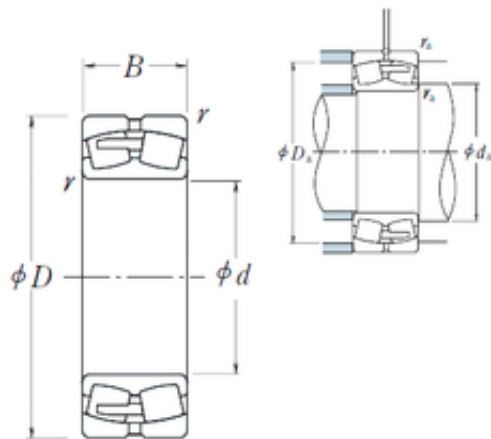

### 240/600CAE4 NSK Spherical Roller Bearing

Bearing No. 240/600CAE4

Size	600x870x272 mm
Bore Diameter	600 mm
Outer Diameter	870 mm
Width	272 mm
d	600 mm
D	870 mm
B	272 mm
C	272 mm
r min.	6 mm
da min.	628 mm
Da min	772 mm
Da max.	842 mm
ra max.	5 mm
Weight	529 Kg
Basic dynamic load rating (C)	6600 kN
Basic static load rating (C0)	15100 kN
(Grease) Lubrication Speed	240 r/min
(Oil) Lubrication Speed	320 r/min
Calculation factor (e)	0,3
Calculation factor (Y0)	2,2
Calculation factor (Y2)	3,3

240/600CAE4 Bearing 2D drawings and 3D CAD models