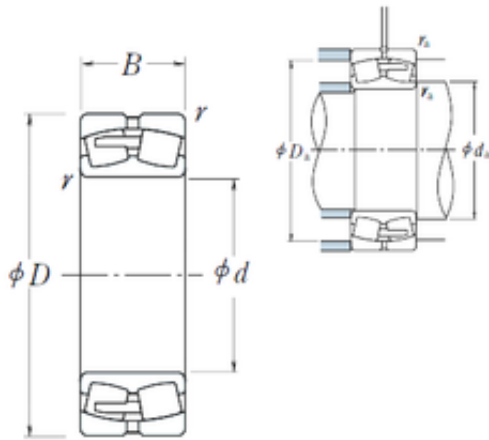

Bearing Import and Export Co., Ltd.

239/630CAE4 NSK Spherical Roller Bearing

Bearing No. 239/630CAE4

Size	630x850x165 mm
Bore Diameter	630 mm
Outer Diameter	850 mm
Width	165 mm
d	630 mm
D	850 mm
B	165 mm
C	165 mm
r min.	6 mm
da min.	658 mm
Da min	786 mm
Da max.	822 mm
ra max.	5 mm
Weight	259 Kg
Basic dynamic load rating (C)	4000 kN
Basic static load rating (C0)	9350 kN
(Grease) Lubrication Speed	300 r/min
(Oil) Lubrication Speed	360 r/min
Calculation factor (e)	0,18
Calculation factor (Y0)	3,7
Calculation factor (Y2)	5,6

239/630CAE4 Bearing 2D drawings and 3D CAD models