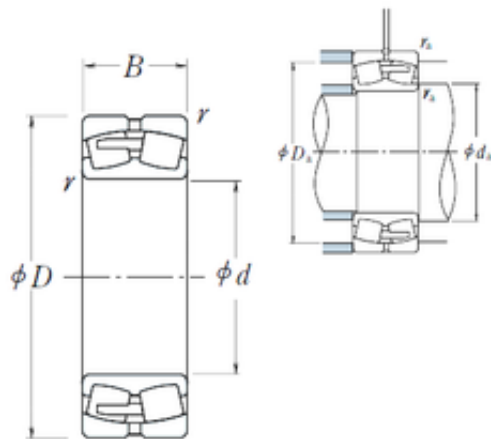

Bearing Import and Export Co., Ltd.

241/630CAE4 NSK Spherical Roller Bearing

Bearing No. 241/630CAE4

Size	630x1030x400 mm
Bore Diameter	630 mm
Outer Diameter	1030 mm
Width	400 mm
d	630 mm
D	1030 mm
B	400 mm
C	400 mm
r min.	7,5 mm
da min.	666 mm
Da min	876 mm
Da max.	994 mm
ra max.	6 mm
Weight	1250 Kg
Basic dynamic load rating (C)	11300 kN
Basic static load rating (C0)	23900 kN
(Grease) Lubrication Speed	200 r/min
(Oil) Lubrication Speed	260 r/min
Calculation factor (e)	0,38
Calculation factor (Y0)	1,7
Calculation factor (Y2)	2,7

241/630CAE4 Bearing 2D drawings and 3D CAD models