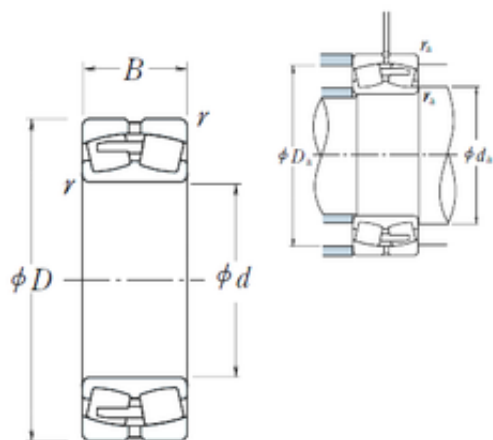

### 232/630CAE4 NSK Spherical Roller Bearing

Bearing No. 232/630CAE4

Size	630x1150x412 mm
Bore Diameter	630 mm
Outer Diameter	1150 mm
Width	412 mm
d	630 mm
D	1150 mm
B	412 mm
C	412 mm
r min.	12 mm
da min.	684 mm
Da min	970 mm
Da max.	1096 mm
ra max.	10 mm
Weight	1850 Kg
Basic dynamic load rating (C)	13400 kN
Basic static load rating (C0)	25600 kN
(Grease) Lubrication Speed	180 r/min
(Oil) Lubrication Speed	240 r/min
Calculation factor (e)	0,36
Calculation factor (Y0)	1,8
Calculation factor (Y2)	2,8

232/630CAE4 Bearing 2D drawings and 3D CAD models