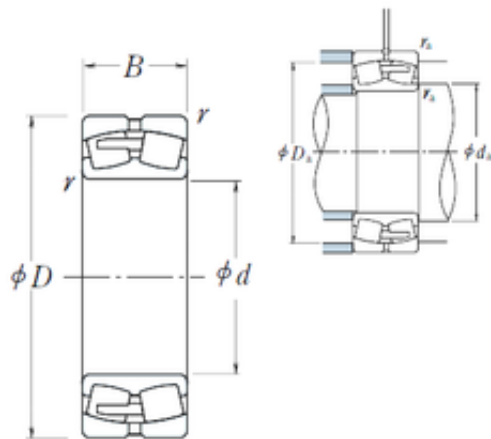

Bearing Import and Export Co., Ltd.

232/710CAE4 NSK Spherical Roller Bearing

Bearing No. 232/710CAE4

Size	710x1280x450 mm
Bore Diameter	710 mm
Outer Diameter	1280 mm
Width	450 mm
d	710 mm
D	1280 mm
B	450 mm
C	450 mm
r min.	12 mm
da min.	764 mm
Da min	1080 mm
Da max.	1226 mm
ra max.	10 mm
Weight	2470 Kg
Basic dynamic load rating (C)	15700 kN
Basic static load rating (C0)	30500 kN
(Grease) Lubrication Speed	160 r/min
(Oil) Lubrication Speed	200 r/min
Calculation factor (e)	0,36
Calculation factor (Y0)	1,8
Calculation factor (Y2)	2,8

232/710CAE4 Bearing 2D drawings and 3D CAD models