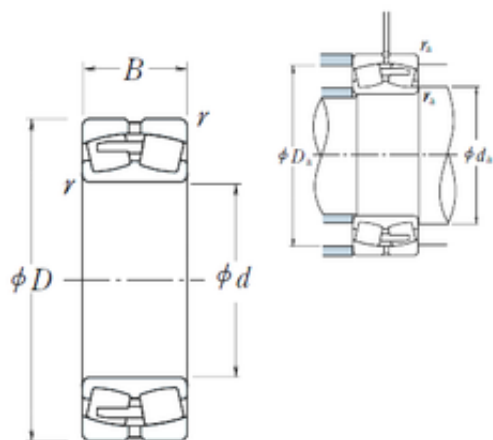

### 230/950CAE4 NSK Spherical Roller Bearing

Bearing No. 230/950CAE4

Size	950x1360x300 mm
Bore Diameter	950 mm
Outer Diameter	1360 mm
Width	300 mm
d	950 mm
D	1360 mm
B	300 mm
C	300 mm
r min.	7,5 mm
da min.	986 mm
Da min	1241 mm
Da max.	1324 mm
ra max.	6 mm
Weight	1400 Kg
Basic dynamic load rating (C)	11300 kN
Basic static load rating (C0)	26500 kN
(Grease) Lubrication Speed	150 r/min
(Oil) Lubrication Speed	190 r/min
Calculation factor (e)	0,21
Calculation factor (Y0)	3,2
Calculation factor (Y2)	4,8

230/950CAE4 Bearing 2D drawings and 3D CAD models