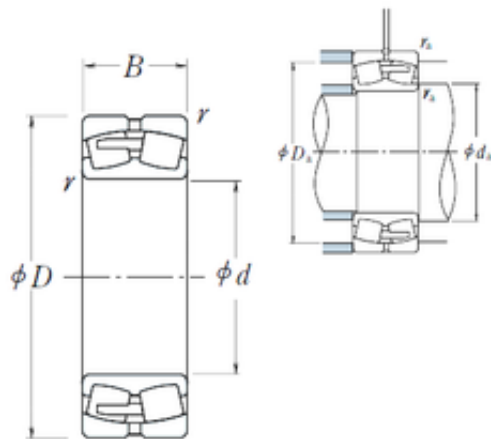

Bearing Import and Export Co., Ltd.

240/950CAE4 NSK Spherical Roller Bearing

Bearing No. 240/950CAE4

Size	950x1360x412 mm
Bore Diameter	950 mm
Outer Diameter	1360 mm
Width	412 mm
d	950 mm
D	1360 mm
B	412 mm
C	412 mm
r min.	7,5 mm
da min.	986 mm
Da min	1219 mm
Da max.	1324 mm
ra max.	6 mm
Weight	1880 Kg
Basic dynamic load rating (C)	14500 kN
Basic static load rating (C0)	36500 kN
(Grease) Lubrication Speed	120 r/min
(Oil) Lubrication Speed	160 r/min
Calculation factor (e)	0,28
Calculation factor (Y0)	2,3
Calculation factor (Y2)	3,6

240/950CAE4 Bearing 2D drawings and 3D CAD models