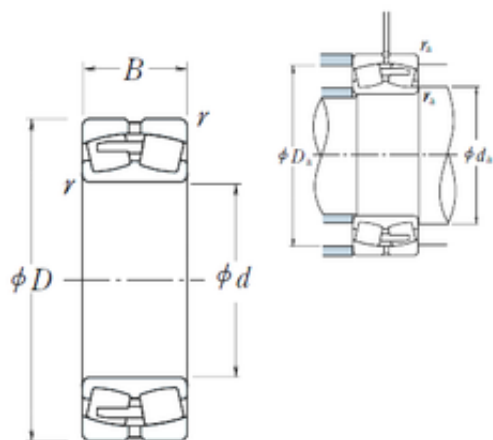

Bearing Import and Export Co., Ltd.

232/950CAE4 NSK Spherical Roller Bearing

Bearing No. 232/950CAE4

Size	950x1660x530 mm
Bore Diameter	950 mm
Outer Diameter	1660 mm
Width	530 mm
d	950 mm
D	1660 mm
B	530 mm
C	530 mm
r min.	15 mm
da min.	1014 mm
Da min	1428 mm
Da max.	1596 mm
ra max.	12 mm
Weight	4800 Kg
Basic dynamic load rating (C)	24700 kN
Basic static load rating (C0)	50500 kN
(Grease) Lubrication Speed	100 r/min
(Oil) Lubrication Speed	130 r/min
Calculation factor (e)	0,32
Calculation factor (Y0)	2,1
Calculation factor (Y2)	3,1

232/950CAE4 Bearing 2D drawings and 3D CAD models