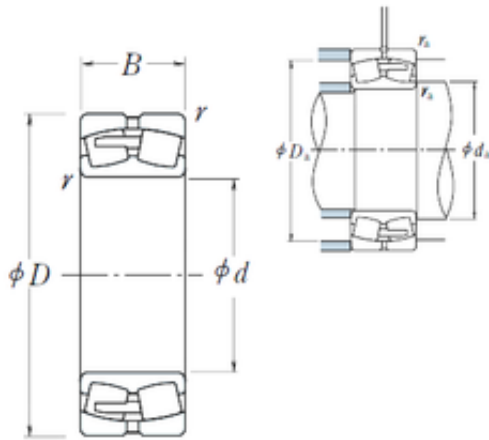

Bearing Import and Export Co., Ltd.

230/1000CAE4 NSK Spherical Roller Bearing

Bearing No. 230/1000CAE4

Size	1000x1420x308 mm
Bore Diameter	1000 mm
Outer Diameter	1420 mm
Width	308 mm
d	1000 mm
D	1420 mm
B	308 mm
C	308 mm
r min.	7,5 mm
da min.	1036 mm
Da min	1298 mm
Da max.	1384 mm
ra max.	6 mm
Weight	1560 Kg
Basic dynamic load rating (C)	11900 kN
Basic static load rating (C0)	28100 kN
(Grease) Lubrication Speed	140 r/min
(Oil) Lubrication Speed	170 r/min
Calculation factor (e)	0,2
Calculation factor (Y0)	3,2
Calculation factor (Y2)	4,9

230/1000CAE4 Bearing 2D drawings and 3D CAD models