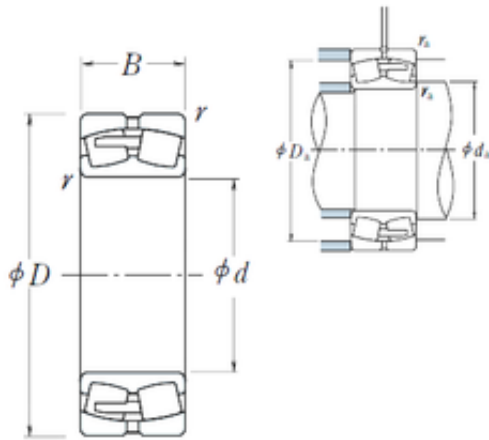

Bearing Import and Export Co., Ltd.

240/1000CAE4 NSK Spherical Roller Bearing

Bearing No. 240/1000CAE4

| | |
|-------------------------------|------------------|
| Size | 1000x1420x412 mm |
| Bore Diameter | 1000 mm |
| Outer Diameter | 1420 mm |
| Width | 412 mm |
| d | 1000 mm |
| D | 1420 mm |
| B | 412 mm |
| C | 412 mm |
| r min. | 7,5 mm |
| da min. | 1036 mm |
| Da min | 1275 mm |
| Da max. | 1384 mm |
| ra max. | 6 mm |
| Weight | 2010 Kg |
| Basic dynamic load rating (C) | 15300 kN |
| Basic static load rating (C0) | 38500 kN |
| (Grease) Lubrication Speed | 110 r/min |
| (Oil) Lubrication Speed | 150 r/min |
| Calculation factor (e) | 0,27 |
| Calculation factor (Y0) | 2,4 |
| Calculation factor (Y2) | 3,7 |

240/1000CAE4 Bearing 2D drawings and 3D CAD models