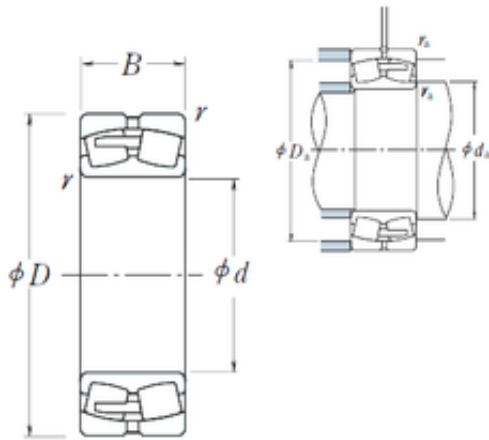

Bearing Import and Export Co., Ltd.

240/1060CAE4 NSK Spherical Roller Bearing

Bearing No. 240/1060CAE4

Size	1060x1500x438 mm
Bore Diameter	1060 mm
Outer Diameter	1500 mm
Width	438 mm
d	1060 mm
D	1500 mm
B	438 mm
C	438 mm
r min.	9,5 mm
da min.	1104 mm
Da min	1346 mm
Da max.	1456 mm
ra max.	8 mm
Weight	2410 Kg
Basic dynamic load rating (C)	16800 kN
Basic static load rating (C0)	43000 kN
(Grease) Lubrication Speed	100 r/min
(Oil) Lubrication Speed	130 r/min
Calculation factor (e)	0,28
Calculation factor (Y0)	2,4
Calculation factor (Y2)	3,6

240/1060CAE4 Bearing 2D drawings and 3D CAD models