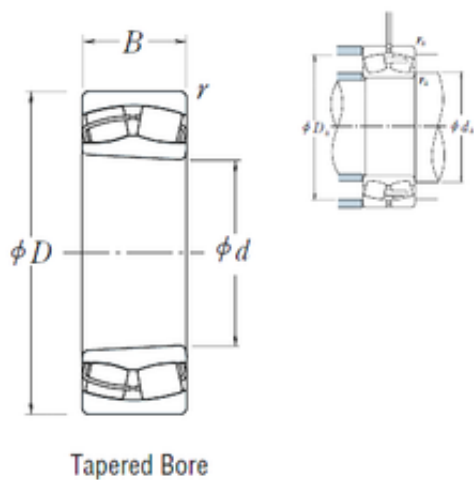

### 22328CKE4 NSK Spherical Roller Bearing

Bearing No. 22328CKE4

Size	140x300x102 mm
Bore Diameter	140 mm
Outer Diameter	300 mm
Width	102 mm
d	140 mm
D	300 mm
B	102 mm
C	102 mm
r min.	4 mm
da min.	158 mm
da max	177 mm
Da min	253 mm
Da max.	282 mm
ra max.	3 mm
Weight	35,4 Kg
Basic dynamic load rating (C)	1160 kN
Basic static load rating (C0)	1590 kN
(Grease) Lubrication Speed	1200 r/min
(Oil) Lubrication Speed	1500 r/min
Calculation factor (e)	0,35
Calculation factor (Y0)	1,9
Calculation factor (Y2)	2,9
Y3	1.9
hidYobi	22328CKE4
LangID	1
Y1	1.9

22328CKE4 Bearing 2D drawings and 3D CAD models