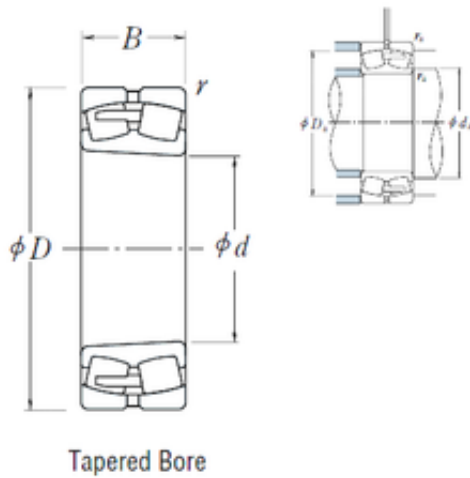

### 22330CAKE4 NSK Spherical Roller Bearing

Bearing No. 22330CAKE4

Size	150x320x108 mm
Bore Diameter	150 mm
Outer Diameter	320 mm
Width	108 mm
d	150 mm
D	320 mm
B	108 mm
C	108 mm
r min.	4 mm
da min.	168 mm
Da min	270 mm
Da max.	302 mm
ra max.	3 mm
Weight	41,5 Kg
Basic dynamic load rating (C)	1220 kN
Basic static load rating (C0)	1690 kN
(Grease) Lubrication Speed	1100 r/min
(Oil) Lubrication Speed	1400 r/min
Calculation factor (e)	0,35
Calculation factor (Y0)	1,9
Calculation factor (Y2)	2,9

22330CAKE4 Bearing 2D drawings and 3D CAD models